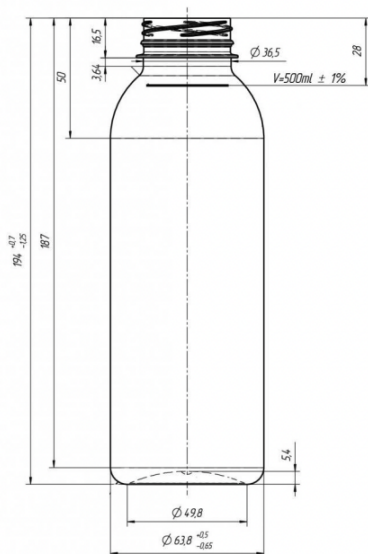

Bobby 500

General info

Item no. (SKU):	LS1031219102
Family / Range:	Bobby
Capacity:	500ml
Neck:	38mm 3-Start
Weight:	21
Shape:	Round
Material:	PET
Colour:	
Print Areas:	
Country of Origin:	Lithuania

Packaging Info

Packed in Boxes

Box Dimensions (mm):	600 x 400 x 250
Quantity per box (pcs):	110
Boxes per pallet (pcs):	20
Quantity per pallet (pcs):	2200
Net weight (kg):	46
Gross weight (kg):	69
Pallet height (mm):	2400

Packed in PE bags on trays (Full pallet)

Tray dimensions (mm):	1200 x 800 x 50
Quantity per tray (pcs):	224
Quantity per PE bag (pcs):	112
PE bags per tray (pcs):	2
Trays per pallet (pcs):	11
Quantity per pallet (pcs):	2464
Net weight (kg):	52
Gross weight (kg):	66
Pallet height (mm):	2400